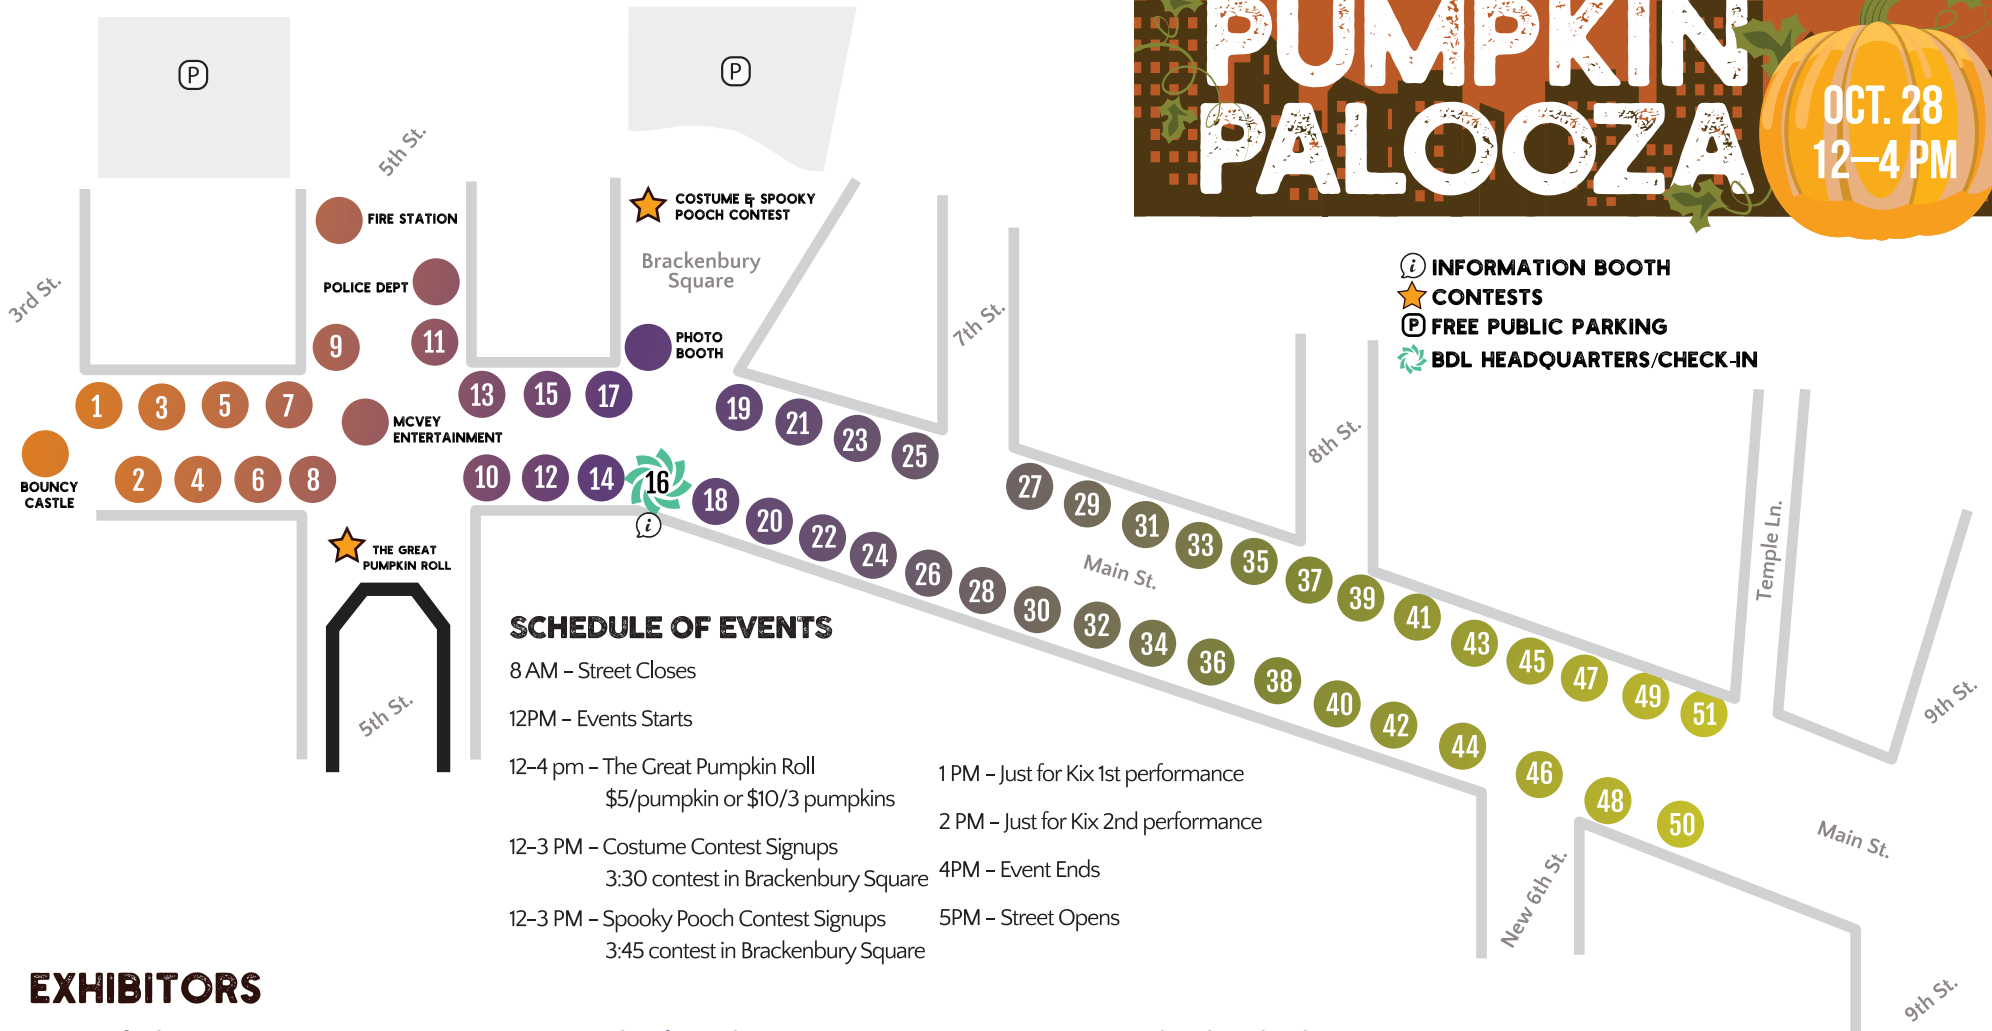

## SCHEDULE OF EVENTS

8 AM - Street Closes

12PM - Events Starts

12-4 pm - The Great Pumpkin Roll  
\$5/pumpkin or \$10/3 pumpkins

12-3 PM - Costume Contest Signups  
3:30 contest in Brackenbury Square

12-3 PM - Spooky Pooch Contest Signups  
3:45 contest in Brackenbury Square

## EXHIBITORS

1. Crafts by JJT
2. YWCA
3. LC Early Childhood Program
4. Paper Pie
5. Coldwell Banker Tomlinson
6. P1FCU
7. My Blue Heaven Bakery
8. Legacy Lending/GQ
9. Tri-State Memorial Hospital
10. Brava's
11. Lewis Clark Credit Union
12. State Farm - Taylor Forge
13. Fostering Idaho
14. Pathologists' Regional Laboratory

28. Pickard Orthodontics
29. Happy Day Restaurants
30. Laura L Morgan, Author
31. Confluence Valley Ghostbusters
32. Freedom Munitions
33. 360 Gymnastics
34. Fort Miller Creations
35. Catalyst Medical Group
36. Idaho Central Credit Union
37. Lewiston/Clarkston/Orofino Bowling Association
38. Ailssa's Art
39. Twin County United Way
40. Rachel Ruckdashel

41. Tay's Kreation Station
42. Largets
43. Newberry Square
44. B's Bakery
45. State Farm - Melody Sandahl
46. Reliance Center - Breast Feeding Room & Diaper Changing Station
47. Royal Plaza of Olympus Living
48. Ee-li-Ee-li-Oo Ranch
49. Royal Plaza
50. Lewiston Civic Theater
51. Pinecrest Academy